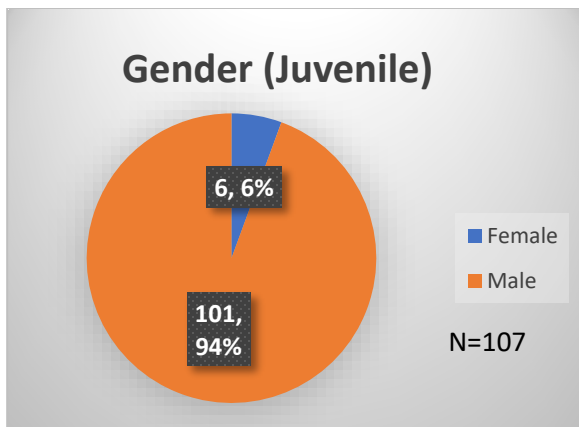

Daily Data Dashboard – January 12, 2023

Demographics for JTDC Population

Thursday Morning Midnight Count

Total # of probation Involved youth¹: 1,049

¹ Probation Active: Any youth who is pending sentencing with an active social history, has been formally placed on probation or supervision with Cook County Juvenile Probation on the date of the report.

*Age, Gender and Race for Criminal Court population (N=1) is not represented in this report.

Data sources: cFive Supervisor – Probation Population and RMIS – JTDC Population

Daily Data Dashboard – January 12, 2023
Demographics for JTDC Population
Thursday Morning Midnight Count