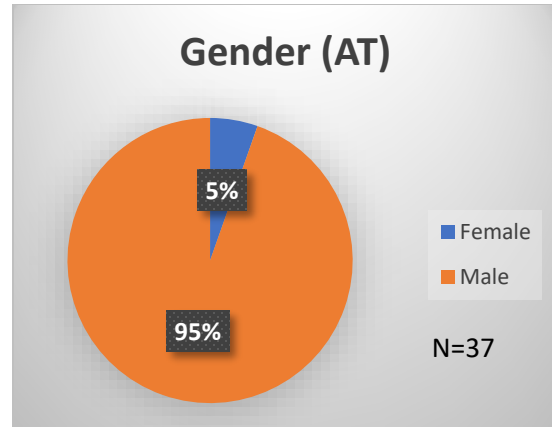

Daily Data Dashboard – January 12, 2023

Demographics for JTDC Population

Thursday Morning Midnight Count

Total # of probation Involved youth¹: 1,049

¹ Probation Active: Any youth who is pending sentencing with an active social history, has been formally placed on probation or supervision with Cook County Juvenile Probation on the date of the report.

*Age, Gender and Race for Criminal Court population (N=1) is not represented in this report.

Data sources: cFive Supervisor – Probation Population and RMIS – JTDC Population

Daily Data Dashboard – January 12, 2023
Demographics for JTDC Population
Thursday Morning Midnight Count