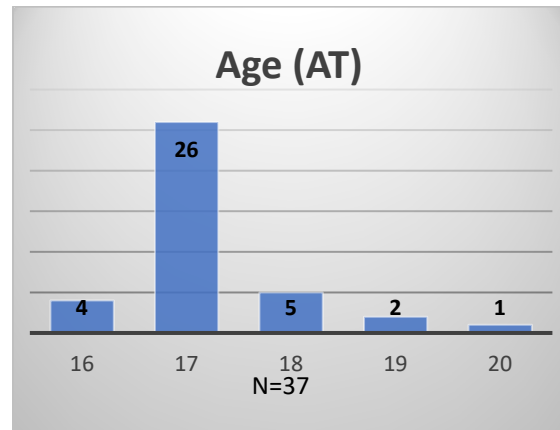

Daily Data Dashboard – January 12, 2023

Demographics for JTDC Population

Thursday Morning Midnight Count

Total # of probation Involved youth¹: 1,049

¹ Probation Active: Any youth who is pending sentencing with an active social history, has been formally placed on probation or supervision with Cook County Juvenile Probation on the date of the report.

*Age, Gender and Race for Criminal Court population (N=1) is not represented in this report.

Data sources: cFive Supervisor – Probation Population and RMIS – JTDC Population

Daily Data Dashboard – January 12, 2023
Demographics for JTDC Population
Thursday Morning Midnight Count