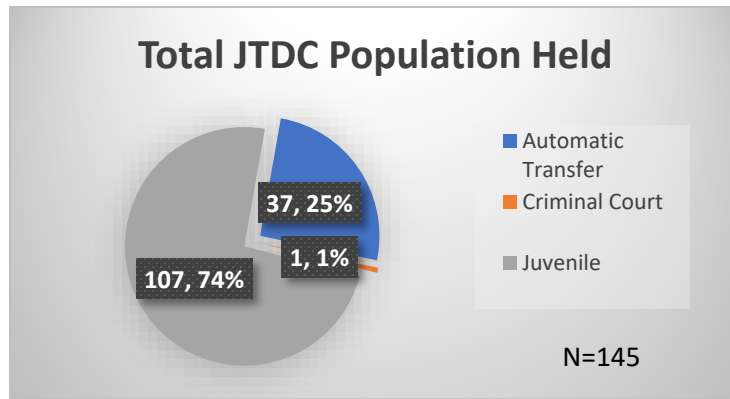

Daily Data Dashboard – January 12, 2023

Demographics for JTDC Population

Thursday Morning Midnight Count

Total # of probation Involved youth¹: 1,049

¹ Probation Active: Any youth who is pending sentencing with an active social history, has been formally placed on probation or supervision with Cook County Juvenile Probation on the date of the report.

*Age, Gender and Race for Criminal Court population (N=1) is not represented in this report.

Data sources: cFive Supervisor – Probation Population and RMIS – JTDC Population

Daily Data Dashboard – January 12, 2023
Demographics for JTDC Population
Thursday Morning Midnight Count