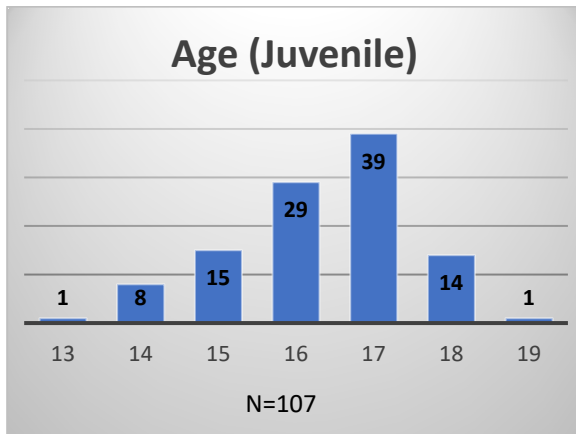

Daily Data Dashboard – January 12, 2023

Demographics for JTDC Population

Thursday Morning Midnight Count

Total # of probation Involved youth¹: 1,049

¹ Probation Active: Any youth who is pending sentencing with an active social history, has been formally placed on probation or supervision with Cook County Juvenile Probation on the date of the report.

*Age, Gender and Race for Criminal Court population (N=1) is not represented in this report.

Data sources: cFive Supervisor – Probation Population and RMIS – JTDC Population

Daily Data Dashboard – January 12, 2023
Demographics for JTDC Population
Thursday Morning Midnight Count